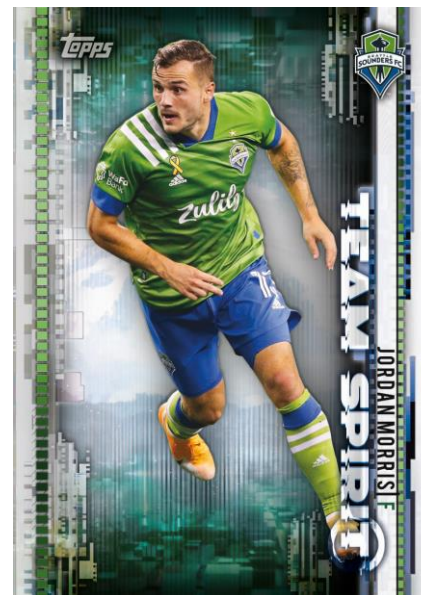

2021 TOPPS MAJOR LEAGUE SOCCER

INSERT CARDS CONTINUED

NEW! *Flags of Foundation - 1:4 Packs*

With the ever-expanding array of nationalities playing the beautiful game, check out this insert highlighting all the diversity that MLS has to offer.

- Orange Parallel: sequentially #’d to 25. - HOBBY ONLY!
- Red Parallel: sequentially #’d to 10.
- Black Parallel: numbered #’d 1-of-1.

NEW! *Team Spirit - 1:6 Packs*

With teams showcasing their hallmark playing styles while taking notes from the city they play in and the adoring fans they play for, collect this set commemorating the players that set the pace for each team.

- Orange Parallel: sequentially #’d to 25. – HOBBY ONLY!
- Red Parallel: sequentially #’d to 10.
- Black Parallel: numbered #’d 1-of-1.

Team Spirit Insert Card