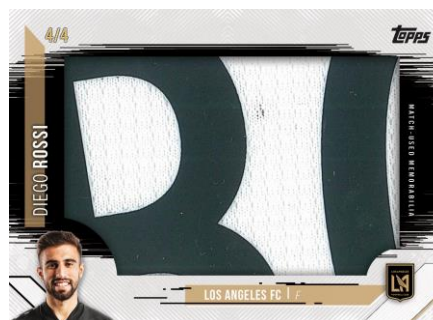

2021 TOPPS MAJOR LEAGUE SOCCER

AUTOGRAPHS & RELICS

Look for a mixture of autographs and relic cards falling 3 per box!

Base Set Autograph Parallels

MLS Relics – Varied #’ing

- Gold Parallel: sequentially #’d to 50
- Orange Parallel: sequentially #’d to 25
- Black Parallel: #’d 1-of-1

Nameplate Patches – #’d to 4 or Less

Team Crest Patches – #’d 1-of-1

Nameplate Patch Card