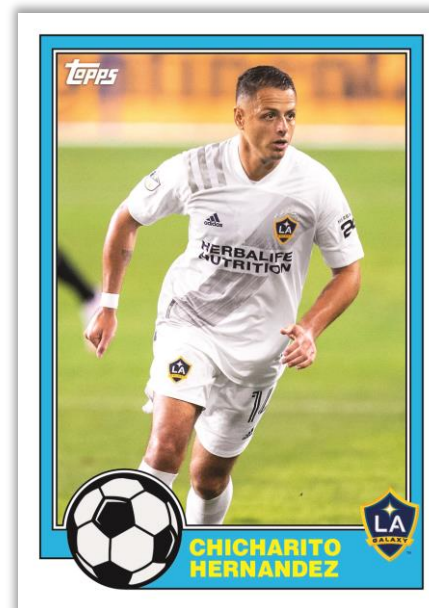

2021 TOPPS MAJOR LEAGUE SOCCER

INSERT CARDS

NEW! *Big City Strikers* – 1:144 Packs

The heartbeat of a city, the pride of ultras, these players exemplify what it means to put on the kit and represent the crowd they play for.

- Orange Parallel: sequentially #’d to 25. – HOBBY ONLY!
- Red Parallel: sequentially #’d to 10.
- Black Parallel: numbered #’d 1-of-1.

NEW! *1981 Topps* – 1:6 Packs

Pulling from one of classic 1981 Topps set designs, find your favorite players and rookie phenoms from around the league.

- Orange Parallel: sequentially #’d to 25. – HOBBY ONLY!
- Red Parallel: sequentially #’d to 10.
- Black Parallel: numbered #’d 1-of-1.

1981 Topps Card