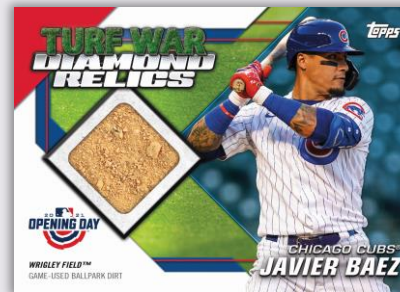

BASE CARDS

Collect 220 *Base Set* cards

Look out for **Insert** cards from the following sets:

- Outstanding *Opening Day*®
- Legends of Baseball
- Mascots
- *Opening Day*®
- Sticker Collection Preview Cards

Also, be sure to chase the following **Short Print** sets:

- Walk this Way!
- *Opening Day*® Origins
- Dugout Peeks
- Base Card Variations

Opening Day®
Origins Insert

Legends of Baseball
Insert

2021 TOPPS OPENING DAY® BASEBALL

Autograph/Autograph Relics/Relic Cards

NEW for 2021 are Turf War Dual Diamond Relic Cards

- Dual relic featuring dirt from the Front player's ballpark

Other Relic cards include:

- *Opening Day*® Relics
- Mascot Relics
- Diamond Relics
- *Major League*™ Mementos Relics
- Mascot Patch Relic Cards