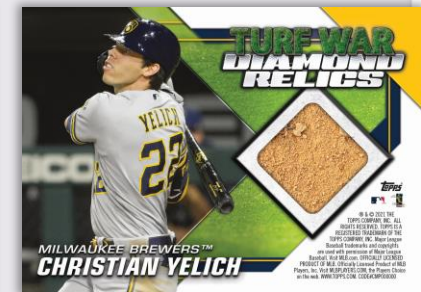

Also, be sure to chase the following **Short Print** sets:

- Walk this Way!
- *Opening Day*® Origins
- Dugout Peeks
- Base Card Variations

Opening Day®
Origins Insert

Legends of Baseball
Insert

2021 TOPPS OPENING DAY® BASEBALL

Autograph/Autograph Relics/Relic Cards

NEW for 2021 are Turf War Dual Diamond Relic Cards

- Dual relic featuring dirt from the Front player's ballpark

Other Relic cards include:

- *Opening Day*® Relics
- Mascot Relics
- Diamond Relics
- *Major League*™ Mementos Relics
- Mascot Patch Relic Cards