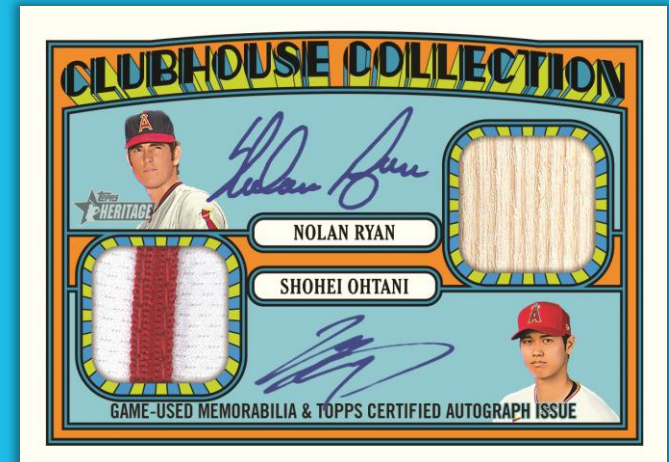

Clubhouse Collection Dual Autographed Relic Card