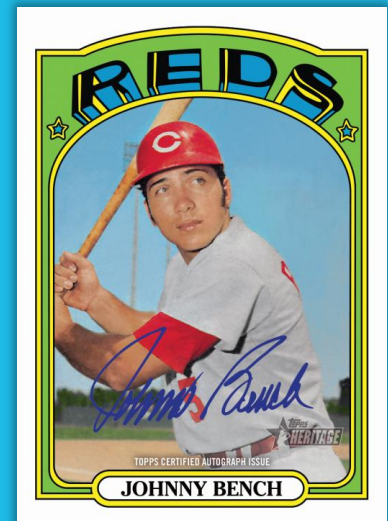

Real One Autograph Card