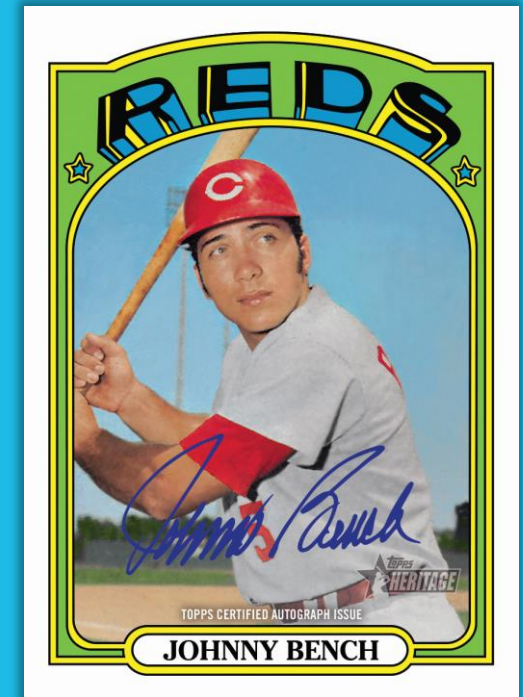

Topps HERITAGE BASEBALL

2021
RECREATING THE
1972 TOPPS DESIGN

Autographs

Real One Autographs – On-card autographs of current and retired MLB® greats.

Real One Special Edition Autographs – signed in red ink and hand numbered to 72

Real One Dual Autographs – Hand numbered to 25 or less **HOBBY ONLY**

Real One Triple Autographs – Hand numbered to 5 **HOBBY ONLY**

NEW! Rangers™ Inaugural Season Autographs – Featuring players from the 1972 Texas Rangers® with on-card autographs. Limited to 100 or less per subject.

Real One Autograph Card